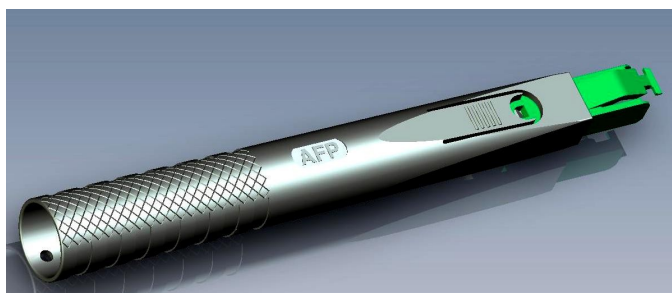

The Extended Keyed Extraction tool is a clip-on accessory for all the SLC standard extraction tools that allows accurate and easy 'remote extraction' of connectors in deep high density and access restricted patching environments. Reverse the tool, and it operates as an extended 'insertion' tool.

All the AFP SLC keyed extraction tools automatically de-latch the connectors without finger stress/pressure or the use of mechanical pliers. The tool comes equipped with a retained custom dust cap required to remove the tool from the connector body.

Part Number : T0010121-XT

Applications

- To secure the connectivity on the 'inside' of enclosures
- Highest density patching where manual plugging and extraction is impossible

Features

- 8 key combinations with separate colors
- "Administrator key" option
- Clips on and off standard SLC Keyed Extraction Tools